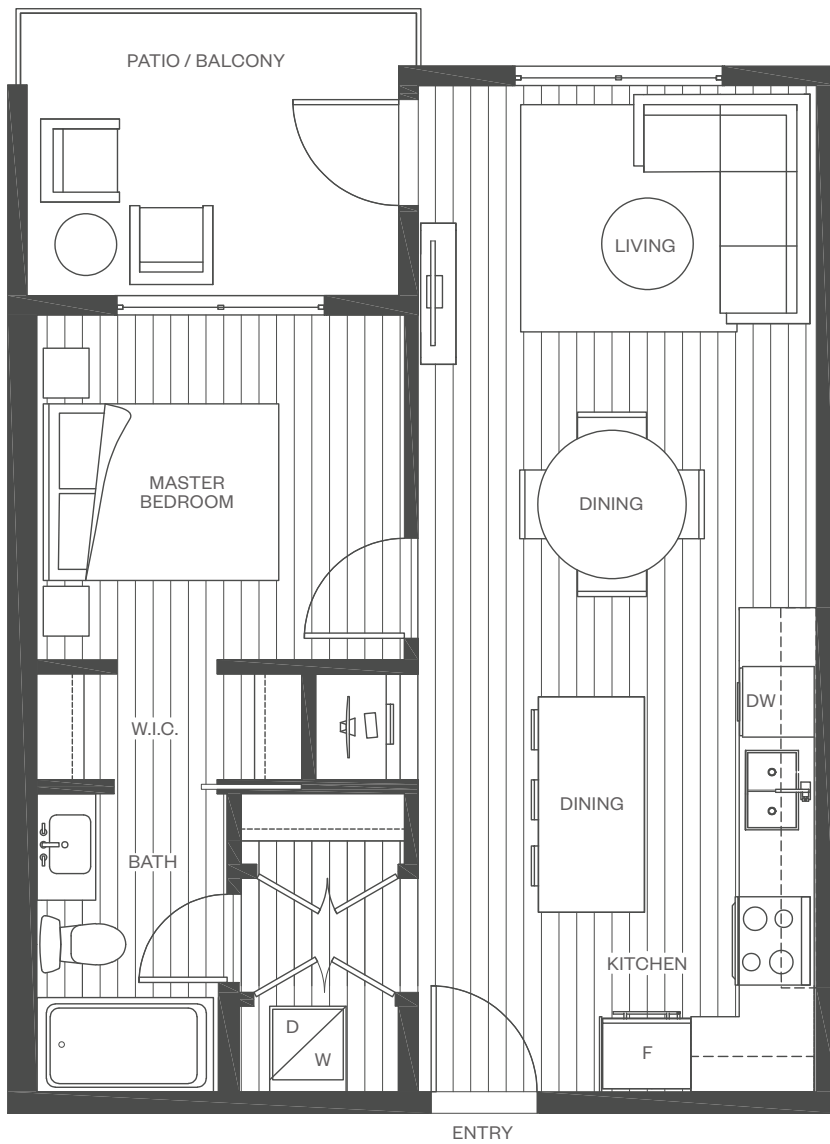

Plan B

1 Bedroom, 1 Bathroom

Indoor: 605 Sq Ft | Outdoor: 86 Sq Ft

Total: 691 Sq Ft

Level 2

tidalwoodliving.com